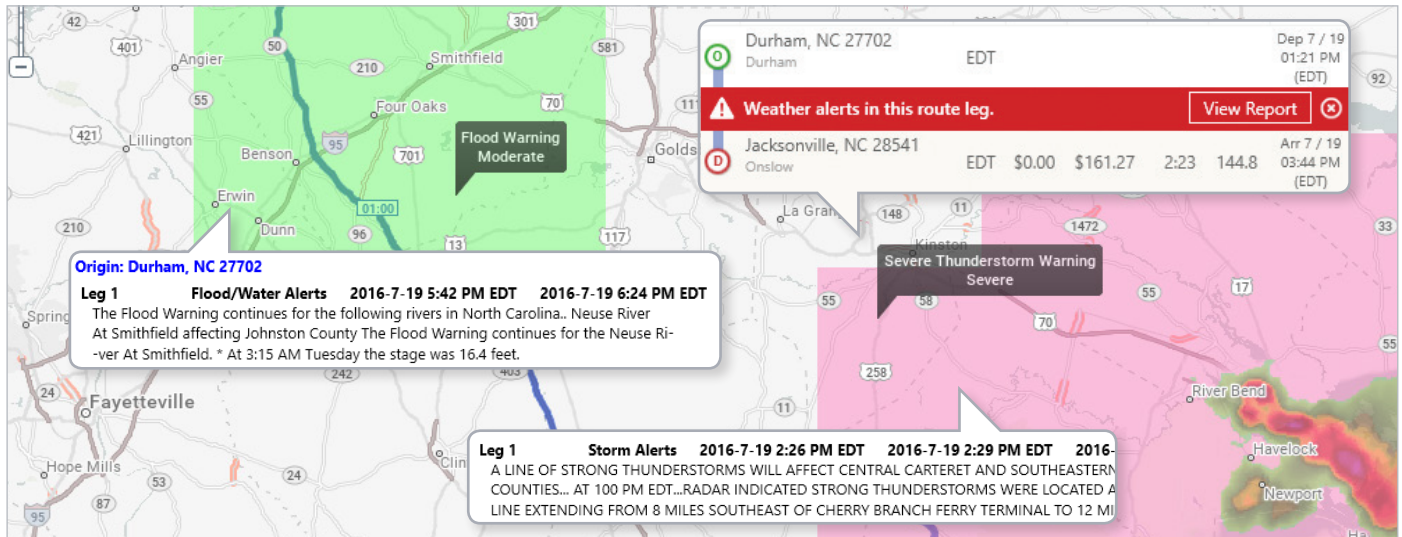

## Get proactive alerts when your route plans are scheduled to travel through impactful weather conditions

View radar and weather alert areas directly on the map, and identify if a planned route may be impacted by weather conditions. Review detailed weather reports and make insightful decisions to reduce costly delays and keep drivers safe.

- **Quickly identify weather conditions on the map** with optional radar, cloud, and alert overlays
- **Receive an alert in the route plan** if a route is scheduled to pass through a predicted weather alert zone
- **View a comprehensive report** that details the alert, effective and expiration times, certainty, severity, and urgency rating for the planned route
- **Make critical decisions** about routing drivers around hazardous areas
- **Notify drivers and customers** of potential delivery delays